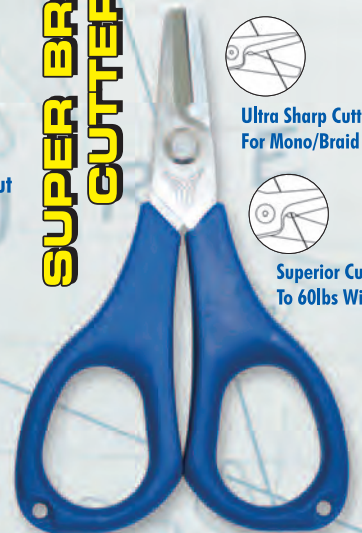

#41-Orange/Mackerel

#38-Midnight

THUMPER SQUID

ALL SIZES NOT SHOWN

HEAVY DUTY CUTTER

200lb Wire Cutting Edge

Superior Braid/Mono Cutting Edge

Safety Lock

MULTI-PLIER

Light Ring

Heavy Ring

Tie Hooks

Braid/Mono Cut

Release Line

Wire Cut

Safety Lock

SUPER BRAID CUTTER

Ultra Sharp Cutter For Mono/Braid Line

Superior Cutter Up To 60lbs Wire